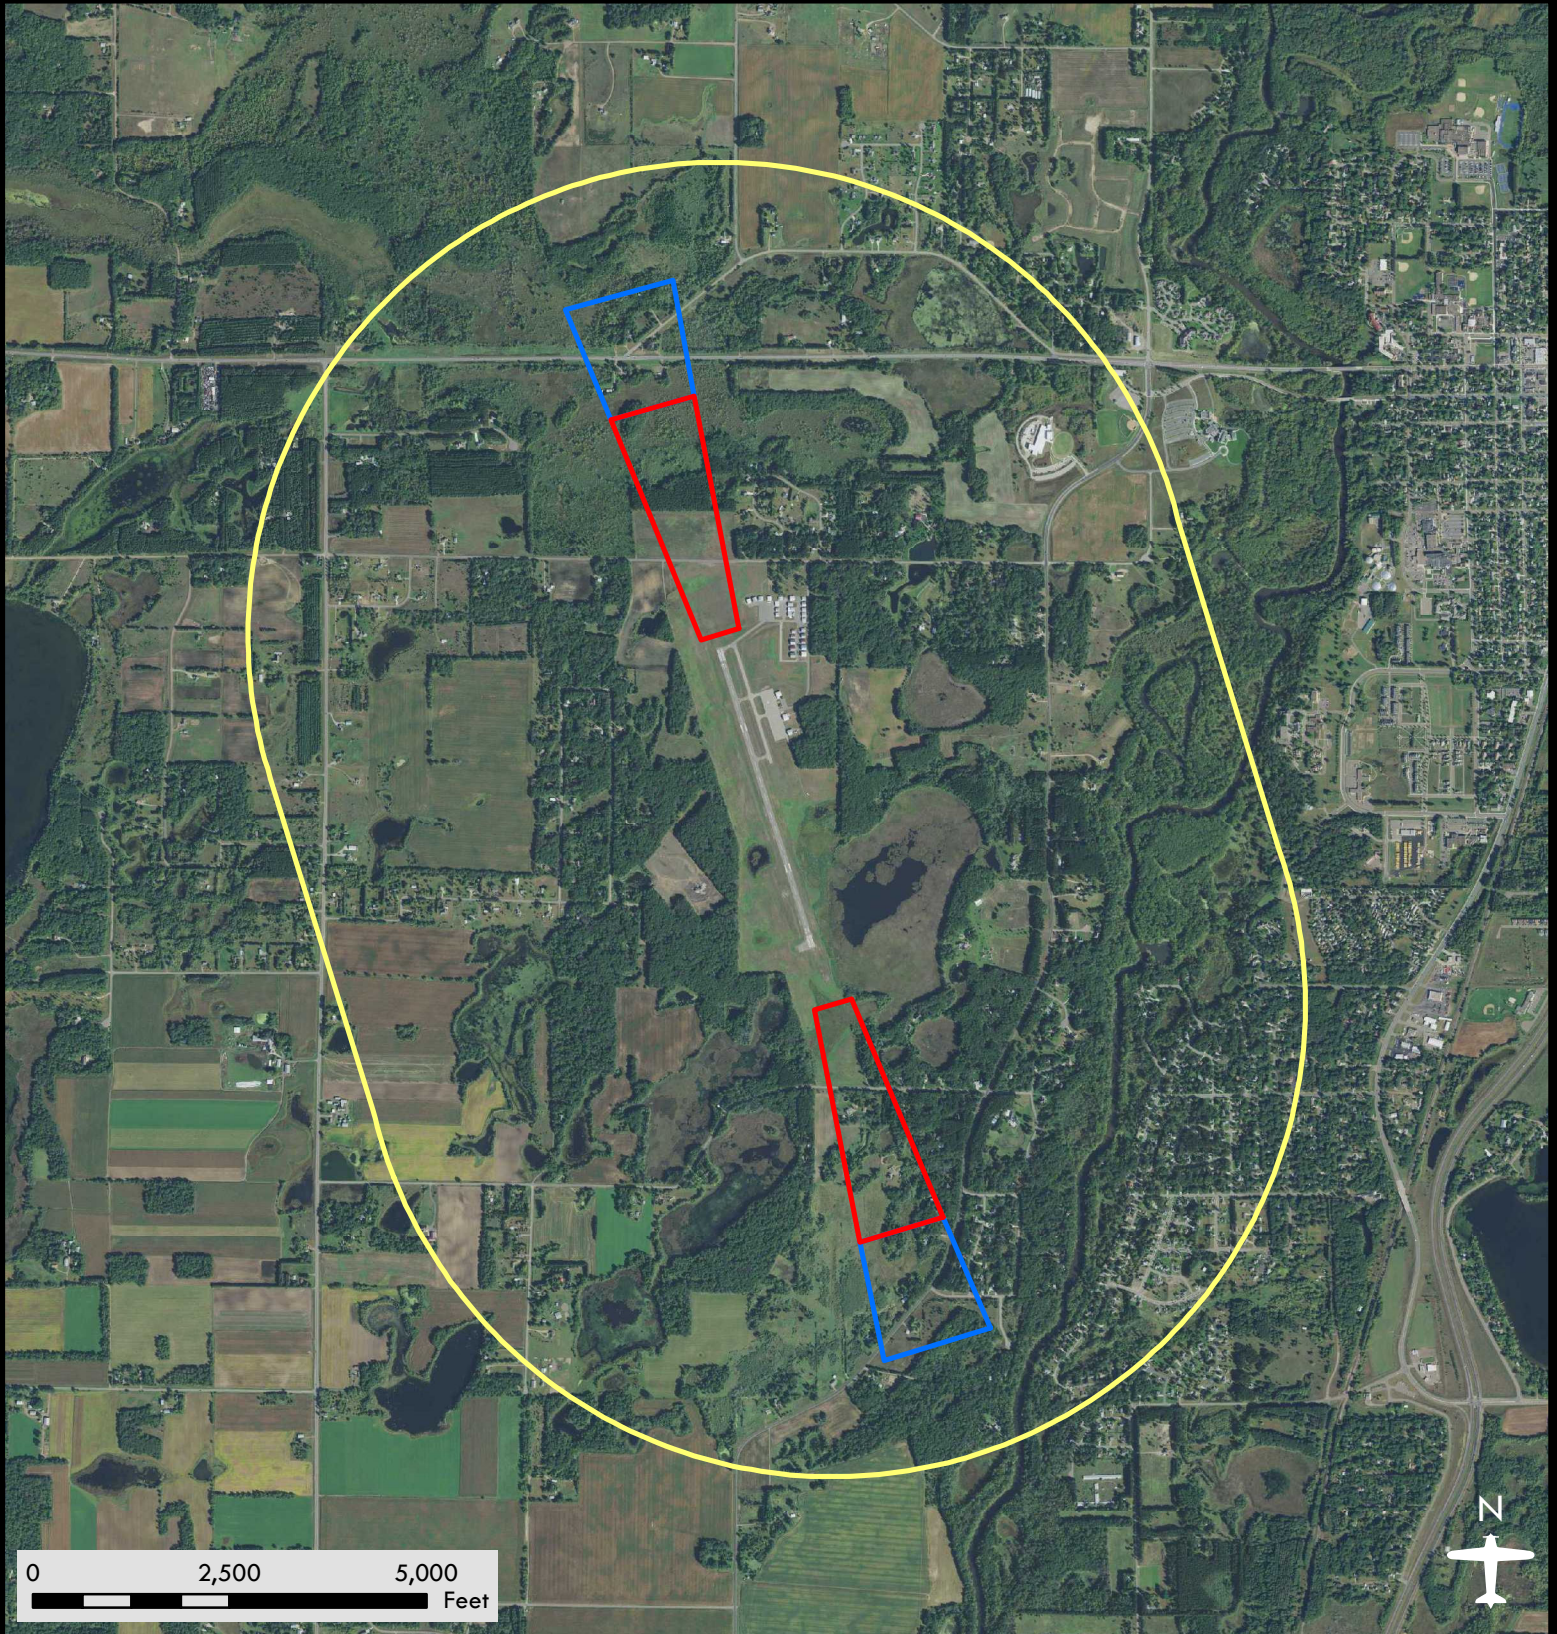

Cambridge Municipal Airport

Airport Safety Zones

Date: 08/08/2018

Legend

-  Zone A
-  Zone B
-  Zone C

DISCLAIMER: This is not an official zoning map. To view the official map and ordinance for this airport, please visit the Airport Zoning Information Warehouse at <https://www.dot.state.mn.us/aero/planning/zoning-warehouse.html>. The State of Minnesota makes no representations or warranties expressed or implied, with respect to the reuse of the data provided herewith regardless of its format or the means of its transmission. There is no guarantee or representation to the user as to the accuracy, currency, suitability, or reliability of this data for any purpose. The user accepts the data "as is." The State of Minnesota assumes no responsibility for loss or damage incurred as a result of any user's reliance on this data. All maps and other material provided herein are protected by copyright. Permission is granted to copy and use the materials herein.